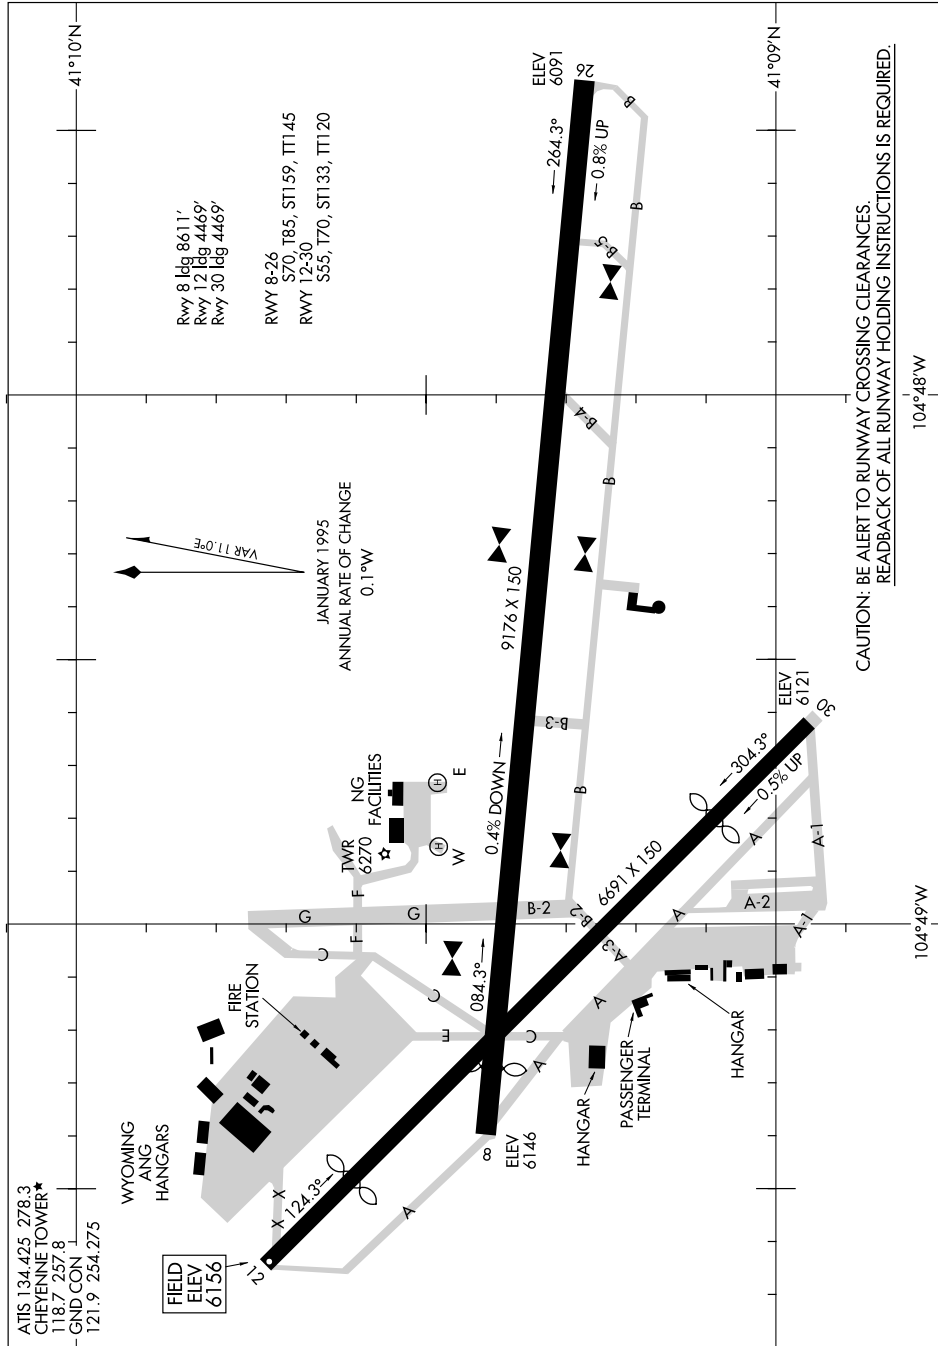

03023

AIRPORT DIAGRAM

AL-80 (FAA)

CHEYENNE (CYS)
CHEYENNE, WYOMING

AIRPORT DIAGRAM

CHEYENNE, WYOMING
CHEYENNE (CYS)

03023